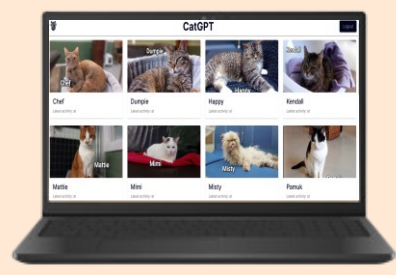

# CatGPT

Caring Smarter, Loving Better

ESP32 captures  
cat images

Identify cats  
& analyze activities

CatGPT! ✓  
Automatic cat  
monitoring

Display  
activities & profiles

Store cat data

Manual cat  
activity  
observation ✗